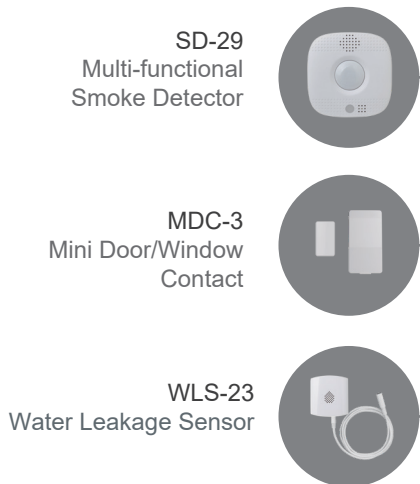

Smart Home Services

BOGP-3 Series provides comprehensive smart home services, including home security, visual monitoring, and emergency monitoring.

World-Leading 2-Km RF Range and Superb Reliability

BOGP-3 adopts Climax's groundbreaking Security@2km Wireless Technology that delivers RF communication range of 2 kilometers (1.5 miles), fast signal transmission, and relentless reliability.

Visual Monitoring

Working with PIR cameras, BOGP-3 series is able to deliver visual verification during an alarm. When an alarm is triggered, alarm images captured by PIR cameras will be sent to users and the CMS. Immediate visual reports allow users and the CMS to visually verify the alarm.

Built-in siren

BOGP-3 features a loud built-in siren to blare out immediate warning when an emergency occurs. It can also incorporate additional indoor and outdoor sirens to establish a powerful early warning system.

BOGP-3 Battery-operated Cellular Alarm System

24-Hour Emergency Monitoring

BOGP-3 can incorporate smoke/heat detectors, water sensors, air quality sensors, panic buttons, light and humidity sensors to protect user's family and property from damage cause by fire, heat, water, or air toxins. This round the clock monitoring ensures comprehensive prevention of disasters and quick response during emergencies.