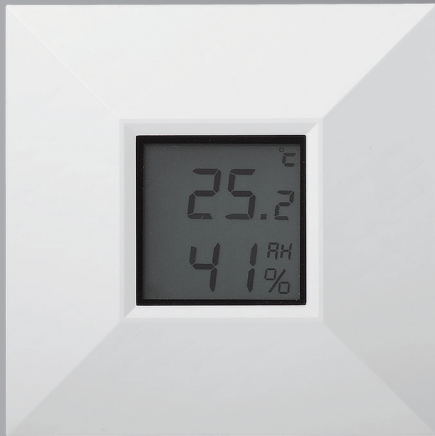

Temperature and Humidity Sensor RS-23ZBS

Create Comfortable Smart Living

RS-23ZBS is a wireless ZigBee temperature and humidity sensor, offering a smart solution for healthier and comfortable home environment. Protect your home and belongings by monitoring the temperature and humidity levels in your home and receive immediate alerts if the climate fluctuates to unsafe or undesirable levels. Completely wireless, the RS-23ZBS can be placed in any room of your home.

RS-23ZBS reports and transmits temperature and humidity conditions to the Control Panel every 10 minutes, providing timely and precise temperature and humidity levels. The LCD displays current temperature and humidity levels with a backlight making it easily visible even under low lights or darkened room.

Based on the information from RS-23ZBS, users can activate programs and adjust home appliances accordingly to protect household items that are vulnerable to extreme temperature/humidity levels and create a more pleasant living space for pets and family members.

Features

- Excellent stability with high sensitivity
- Detects temperature from -10° to 50°C
- Humidity range from 0 to 95% RH
- Reports collected data every 10 minutes or when temperature changes +/- 2°C, and/or humidity changes to 10% RH
- Designed for home automation and security applications
- Sleek and super compact design can perfectly blend with any decor
- Low battery detection
- Easy switch between Fahrenheit and Celsius degrees
- ZigBee Certified product
- LED serves as an indicator of system status
- Backlight for convenient operation in darkened room
- Long battery life
- Water Resistant